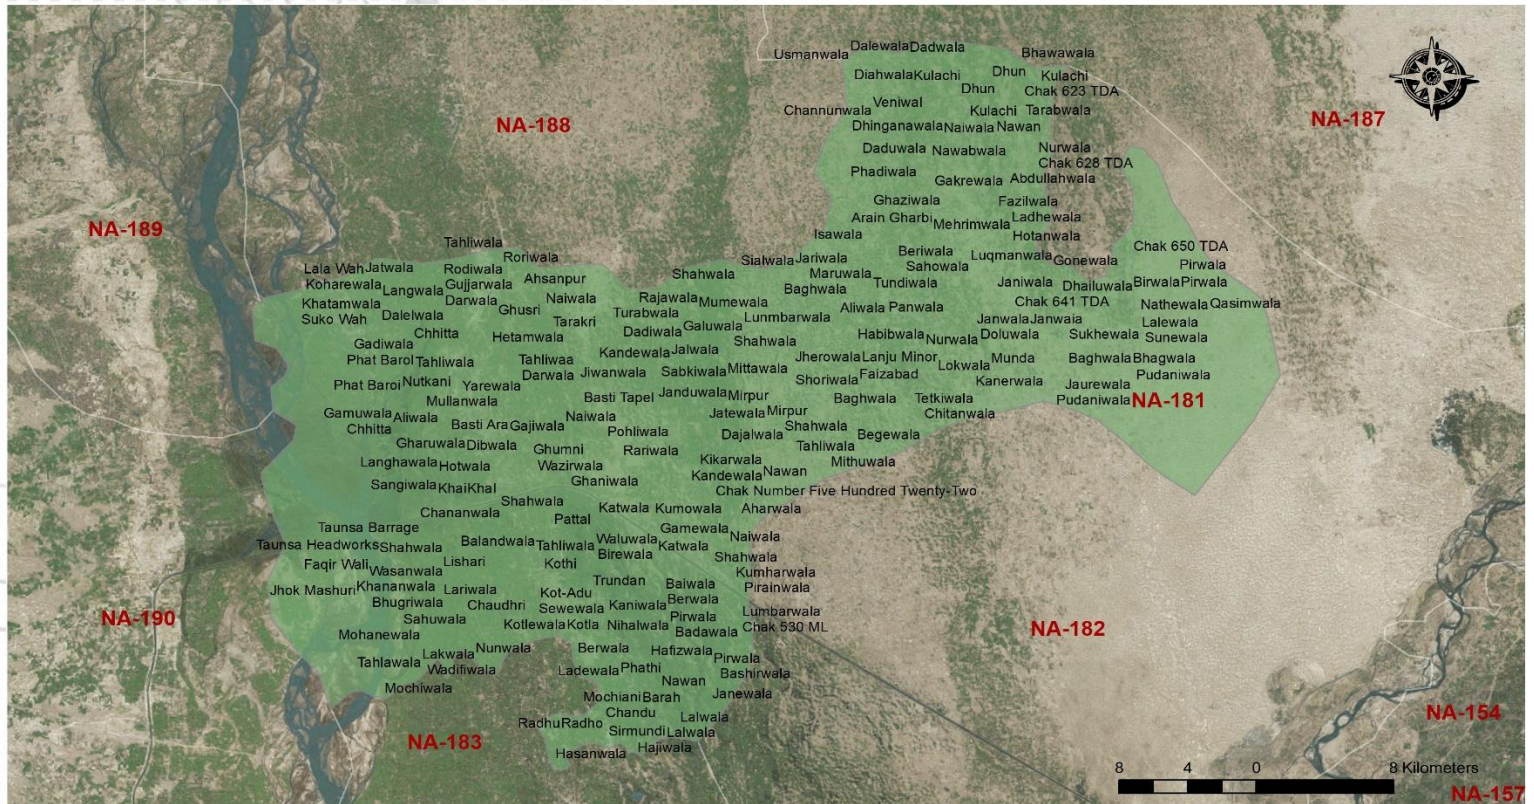

CONSTITUENCY PROFILE

NA-181 MUZAFFARGARH-I PUNJAB

CONSTITUENCY POPULATION

722,485

VOTER STATISTICS

Male **182,362**

Female **144,255**

Total **326,617**

45% of the total population are registered as voters

POLLING STATIONS

84 Male **76** Female **128** Combined **288** Total

Number of polling stations where registered voters exceed 1,200 **116**

POLLING BOOTHS

332 Male **302** Female **634** Total

AVERAGE VOTER AT POLLING STATION **1,134** AVERAGE VOTER AT POLLING BOOTH **515**

LIST OF CONTESTING CANDIDATES

#	Name	Name of Political Party
1	Ihsan-ul-Haq Ahsan	Pakistan Peoples Party Parliamentarians
2	Ahmad Yar	Independent
3	Aftikhar Ali	Pakistan National Muslim League
4	Benazir Fatima	Allah-o-Akbar Tehreek
5	Khalida Perveen	Independent
6	Farooq-ur-Rehman	Independent
7	Muhammad Ashraf Khan Rind	Independent
8	Muhammad Sajjad Shahid	Independent
9	Muhammad Shabbir Ali	Independent
10	Malik Sultan Mehmood	Independent
11	Malik Ghulam Mustafa Khar	Pakistan Tehreek-e-Insaf